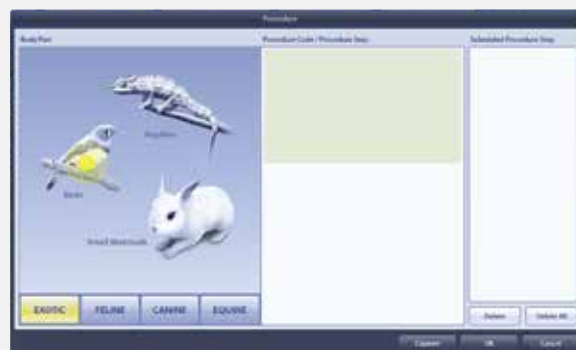

Optional Functions

- Generator Control

Advanced Workflow & Intuitive GUI

All-In-One Workstation Software

VetView Console is a complete image management software featuring easy data searching, fast image acquisition, and user friendly functions. These functions include image viewing, reprocessing, optimizing and archiving.

Intuitive GUI

Intuitive and Direct Graphic User Interface with x-ray Detector
Optimized Exposure Conditions and Image Review
Reducing Unnecessary Rework and Test

5. Edit Procedure (BodyPart)

Canine

Equine

Feline

Exotic

An x-ray acquisition console software for image acquisition and processing through the operation of a flat panel detector and x-ray generator. Its data archives provide users with simple access to patient history, image searches, and case studies. With a number of useful tools available at the click of a button, images can be magnified and easily annotated as well. Specifically constructed to be user-friendly, VetView is the optimum choice when it comes to an efficient workflow at a high quality.

Measurement (VHS, Norberg Angle, Q-Angle, Clock Face, etc...)

VHS : Vertebral Heart Score

Clock Face

Image Processing

Perfect Image Acquisition (No Adjustment Required)

Integration Software for Automatic Image Optimization Professional Image Processing for Diagnostic Use Easy Observation for Bones and Microstructures Noise Suppression