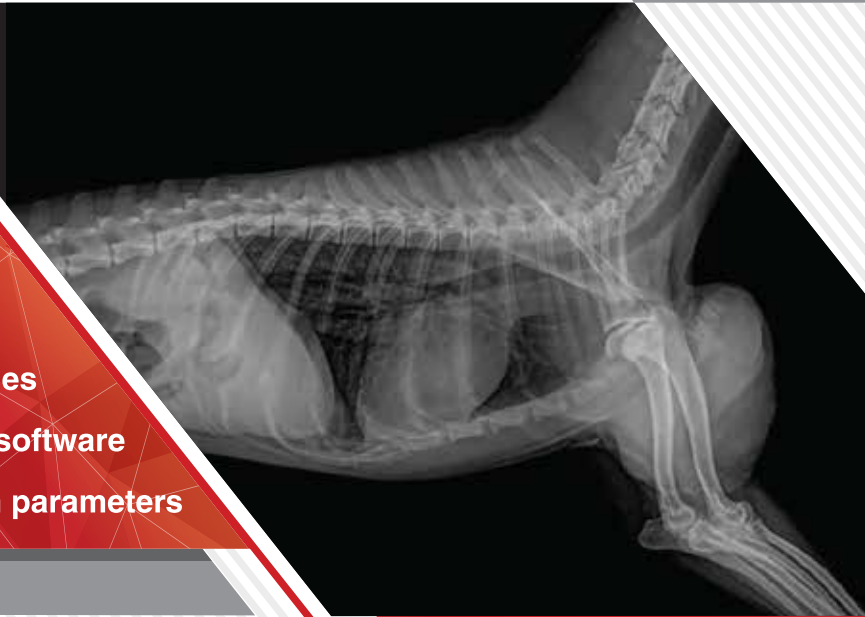

Xmaru VETVIEW

- Highest quality diagnostic images**
- Flexible diagnostic acquisition software**
- Industry's best image algorithm parameters**

VETERINARY ACQUISITION SOFTWARE

RAYENCE

X - R A Y + S C I E N C E

Optional Functions

- Generator Control

Advanced Workflow & Intuitive GUI

All-In-One Workstation Software

VetView Console is a complete image management software featuring easy data searching, fast image acquisition, and user friendly functions. These functions include image viewing, reprocessing, optimizing and archiving.

Intuitive GUI

Intuitive and Direct Graphic User Interface with x-ray Detector
Optimized Exposure Conditions and Image Review
Reducing Unnecessary Rework and Test

5. Edit Procedure (BodyPart)

Canine

Equine