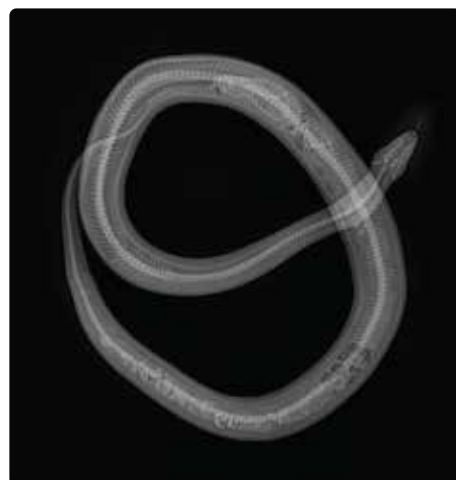

▲ Small Animal