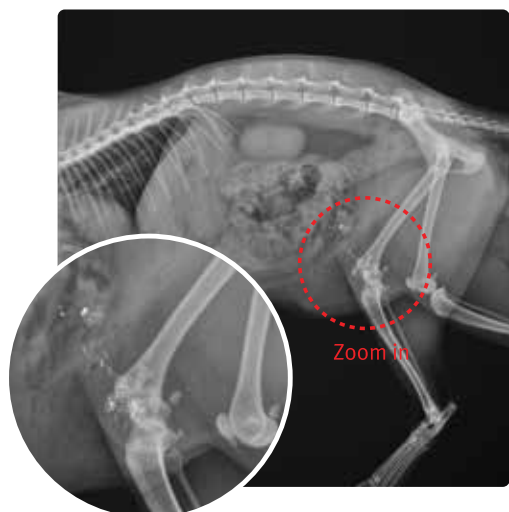

Image Processing

Perfect Image Acquisition (No Adjustment Required)

Integration Software for Automatic Image Optimization Professional Image Processing for Diagnostic Use Easy Observation for Bones and Microstructures Noise Suppression

▲ Equine