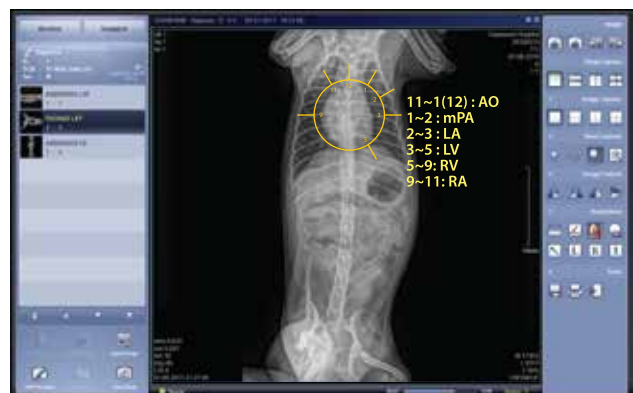

Intuitive GUI

Intuitive and Direct Graphic User Interface with x-ray Detector
Optimized Exposure Conditions and Image Review
Reducing Unnecessary Rework and Test

5. Edit Procedure (BodyPart)

Canine

Equine

Feline

Exotic

An x-ray acquisition console software for image acquisition and processing through the operation of a flat panel detector and x-ray generator. Its data archives provide users with simple access to patient history, image searches, and case studies. With a number of useful tools available at the click of a button, images can be magnified and easily annotated as well. Specifically constructed to be user-friendly, VetView is the optimum choice when it comes to an efficient workflow at a high quality.

Measurement (VHS, Norberg Angle, Q-Angle, Clock Face, etc...)

VHS : Vertebral Heart Score

Clock Face

Image Processing

Perfect Image Acquisition (No Adjustment Required)

Integration Software for Automatic Image Optimization Professional Image Processing for Diagnostic Use Easy Observation for Bones and Microstructures Noise Suppression