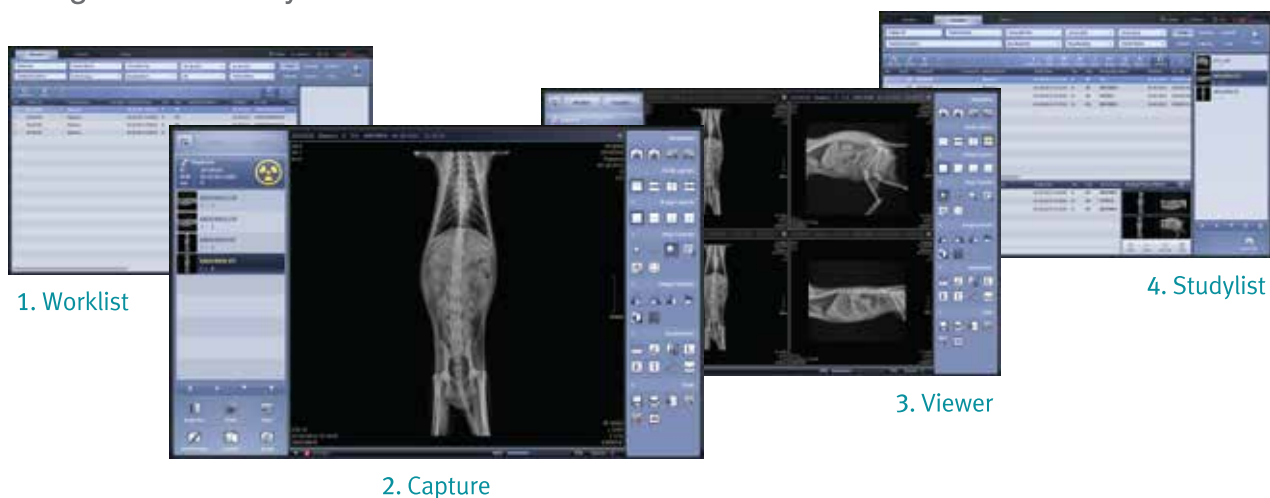

Optional Functions

- Generator Control

Advanced Workflow & Intuitive GUI

All-In-One Workstation Software

VetView Console is a complete image management software featuring easy data searching, fast image acquisition, and user friendly functions. These functions include image viewing, reprocessing, optimizing and archiving.

Intuitive GUI

Intuitive and Direct Graphic User Interface with x-ray Detector
Optimized Exposure Conditions and Image Review
Reducing Unnecessary Rework and Test

5. Edit Procedure (BodyPart)

Canine

Equine

Feline

Exotic

An x-ray acquisition console software for image acquisition and processing through the operation of a flat panel detector and x-ray generator. Its data archives provide users with simple access to patient history, image searches, and case studies. With a number of useful tools available at the click of a button, images can be magnified and easily annotated as well. Specifically constructed to be user-friendly, VetView is the optimum choice when it comes to an efficient workflow at a high quality.

Measurement (VHS, Norberg Angle, Q-Angle, Clock Face, etc...)

VHS : Vertebral Heart Score

Clock Face

Image Processing

Perfect Image Acquisition (No Adjustment Required)

Integration Software for Automatic Image Optimization Professional Image Processing for Diagnostic Use Easy Observation for Bones and Microstructures Noise Suppression